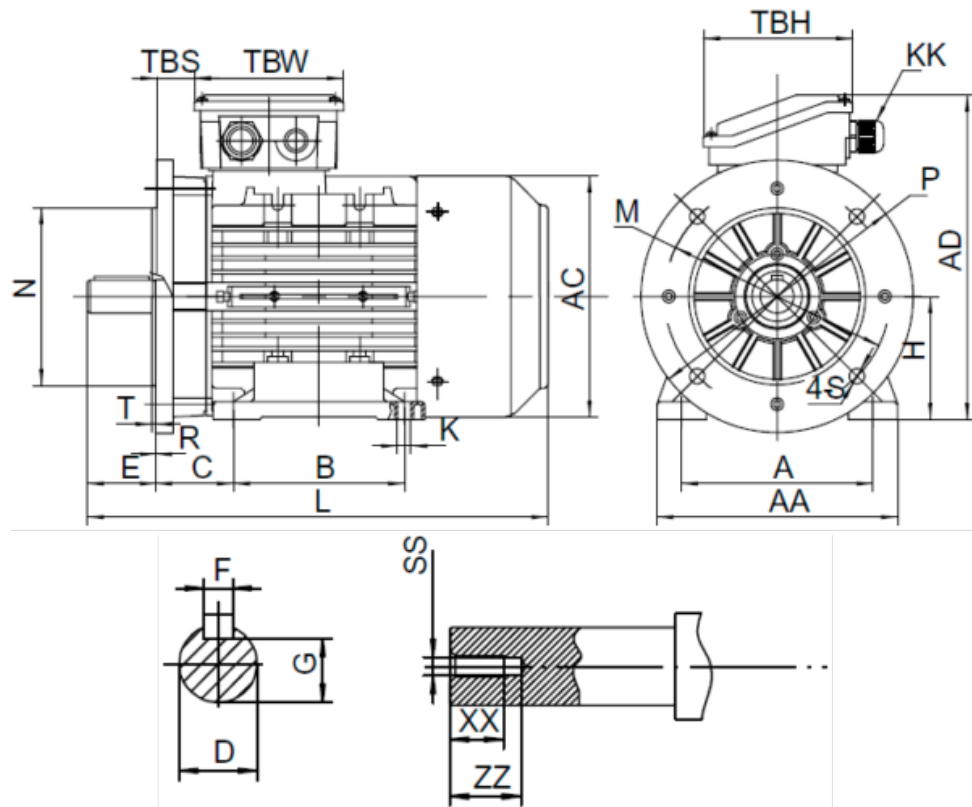

Data Sheet

Article number: 25180040022740

Description: Kleedrive T3A 112M-2 4kw 2800 rpm UL/CSA
3x400/690V 50 HZ IP55 B35 Eff=88,1%

Measures

A = 190	F = 8	TBW = 118
AA = 224	G = 24	XX = 22
AC = Ø220	H = 112	ZZ = 30
AD = 283	HD = 171	
B = 140	L = 397	
C = 70	SS = M10	
D = Ø28	TBH = 118	
E = 60	TBS = 33	